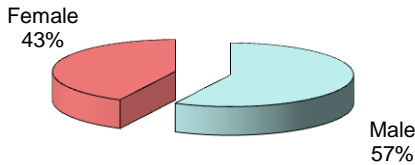

**City of Vandalia
DIVISION OF POLICE
TRAFFIC STOP
DIVERSITY DATA
Year End 2010**

Type of Disposition	Total	Male	Female	White	Black	Asian	Native American	Hispanic	Other	Moving	Equipment	Suspicious
Citations	543	308	235	437	96	6	0	2	2	490	49	4
Verbal Warnings	2804	1646	1158	2414	320	43	0	24	3	1699	1045	60
Written Warnings	1553	843	710	1370	147	22	1	7	6	1307	244	2
Other Dispositions	115	82	33	98	15	1	0	1	0	79	20	16
TOTALS	5015	2879	2136	4319	578	72	1	34	11	3575	1358	82

TOTAL TRAFFIC STOPS -