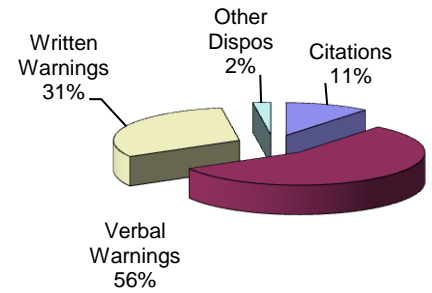

**City of Vandalia
DIVISION OF POLICE
TRAFFIC STOP
DIVERSITY DATA
Year End 2010**

Type of Disposition	Total	Male	Female	White	Black	Asian	Native American	Hispanic	Other	Moving	Equipment	Suspicious
Citations	543	308	235	437	96	6	0	2	2	490	49	4
Verbal Warnings	2804	1646	1158	2414	320	43	0	24	3	1699	1045	60
Written Warnings	1553	843	710	1370	147	22	1	7	6	1307	244	2
Other Dispositions	115	82	33	98	15	1	0	1	0	79	20	16
TOTALS	5015	2879	2136	4319	578	72	1	34	11	3575	1358	82

TOTAL TRAFFIC STOPS -