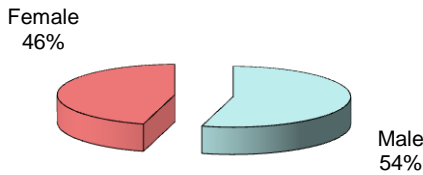

WRITTEN WARNINGS -