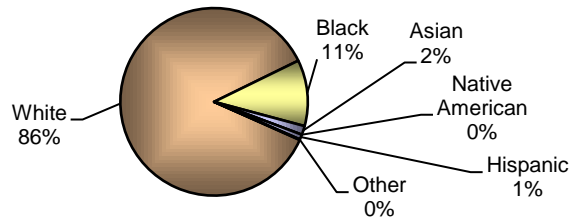

VERBAL WARNINGS -