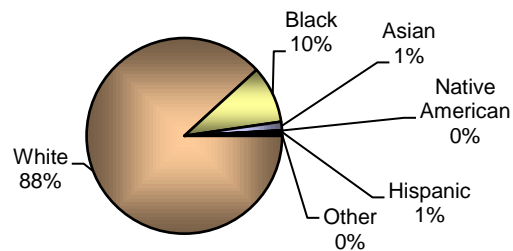

WRITTEN WARNINGS -