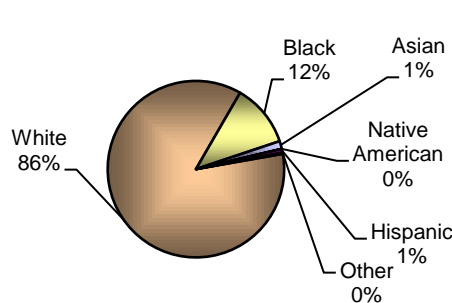

**City of Vandalia
DIVISION OF POLICE
TRAFFIC STOP
DIVERSITY DATA
Year End 2010**

Type of Disposition	Total	Male	Female	White	Black	Asian	Native American	Hispanic	Other	Moving	Equipment	Suspicious
Citations	543	308	235	437	96	6	0	2	2	490	49	4
Verbal Warnings	2804	1646	1158	2414	320	43	0	24	3	1699	1045	60
Written Warnings	1553	843	710	1370	147	22	1	7	6	1307	244	2
Other Dispositions	115	82	33	98	15	1	0	1	0	79	20	16
TOTALS	5015	2879	2136	4319	578	72	1	34	11	3575	1358	82

TOTAL TRAFFIC STOPS -