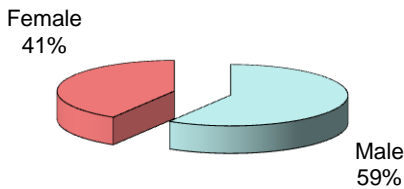

VERBAL WARNINGS -