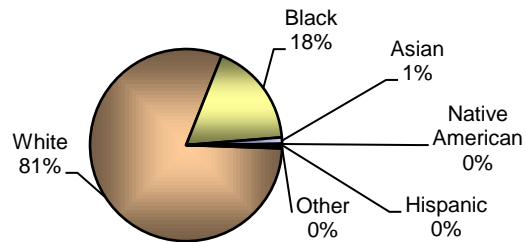

CITATIONS -