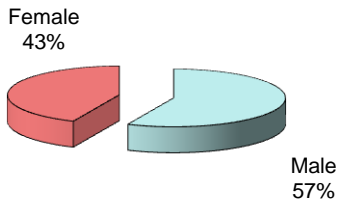

CITATIONS -