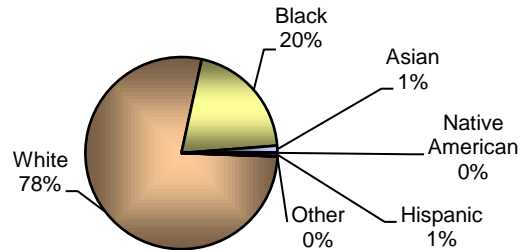

CITATIONS -