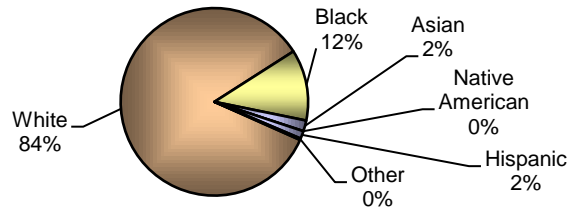

VERBAL WARNINGS -