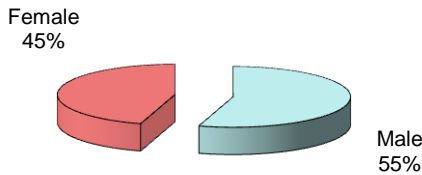

**City of Vandalia  
DIVISION OF POLICE  
TRAFFIC STOP  
DIVERSITY DATA  
Third Quarter 2010**

Type of Disposition	Total	Male	Female	White	Black	Asian	Native American	Hispanic	Other	Moving	Equipment	Suspicious
Citations	167	97	70	130	34	2	0	1	0	151	15	1
Verbal Warnings	751	458	293	633	92	14	0	10	2	462	271	18
Written Warnings	479	262	217	417	50	7	0	3	2	416	63	0
Other Dispositions	25	17	8	19	5	1	0	0	0	19	0	6
<b>TOTALS</b>	<b>1422</b>	<b>834</b>	<b>588</b>	<b>1199</b>	<b>181</b>	<b>24</b>	<b>0</b>	<b>14</b>	<b>4</b>	<b>1048</b>	<b>349</b>	<b>25</b>

**TOTAL TRAFFIC STOPS -**

**CITATIONS -**

**VERBAL WARNINGS -**

**WRITTEN WARNINGS -**

**OTHER DISPOSITIONS -**