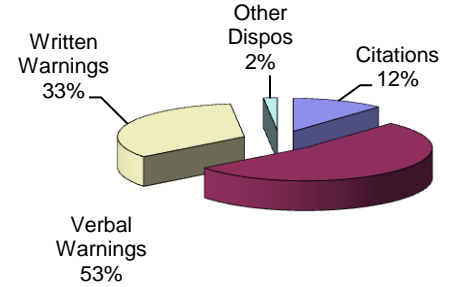

**City of Vandalia
DIVISION OF POLICE
TRAFFIC STOP
DIVERSITY DATA
Third Quarter 2010**

Type of Disposition	Total	Male	Female	White	Black	Asian	Native American	Hispanic	Other	Moving	Equipment	Suspicious
Citations	167	97	70	130	34	2	0	1	0	151	15	1
Verbal Warnings	751	458	293	633	92	14	0	10	2	462	271	18
Written Warnings	479	262	217	417	50	7	0	3	2	416	63	0
Other Dispositions	25	17	8	19	5	1	0	0	0	19	0	6
TOTALS	1422	834	588	1199	181	24	0	14	4	1048	349	25

TOTAL TRAFFIC STOPS -