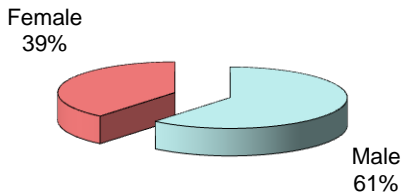

VERBAL WARNINGS -