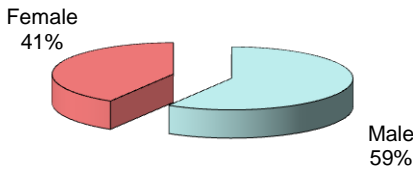

**City of Vandalia
DIVISION OF POLICE
TRAFFIC STOP
DIVERSITY DATA
Third Quarter 2010**

Type of Disposition	Total	Male	Female	White	Black	Asian	Native American	Hispanic	Other	Moving	Equipment	Suspicious
Citations	167	97	70	130	34	2	0	1	0	151	15	1
Verbal Warnings	751	458	293	633	92	14	0	10	2	462	271	18
Written Warnings	479	262	217	417	50	7	0	3	2	416	63	0
Other Dispositions	25	17	8	19	5	1	0	0	0	19	0	6
TOTALS	1422	834	588	1199	181	24	0	14	4	1048	349	25

TOTAL TRAFFIC STOPS -