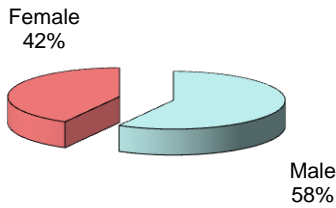

CITATIONS -