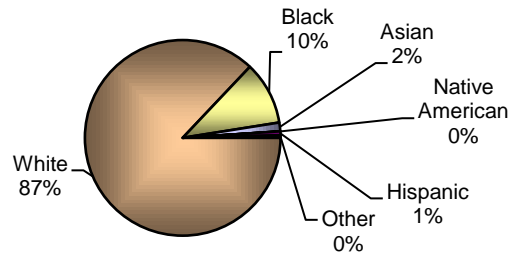

WRITTEN WARNINGS -