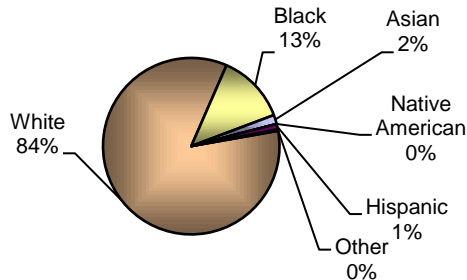

**City of Vandalia
DIVISION OF POLICE
TRAFFIC STOP
DIVERSITY DATA
Third Quarter 2010**

Type of Disposition	Total	Male	Female	White	Black	Asian	Native American	Hispanic	Other	Moving	Equipment	Suspicious
Citations	167	97	70	130	34	2	0	1	0	151	15	1
Verbal Warnings	751	458	293	633	92	14	0	10	2	462	271	18
Written Warnings	479	262	217	417	50	7	0	3	2	416	63	0
Other Dispositions	25	17	8	19	5	1	0	0	0	19	0	6
TOTALS	1422	834	588	1199	181	24	0	14	4	1048	349	25

TOTAL TRAFFIC STOPS -