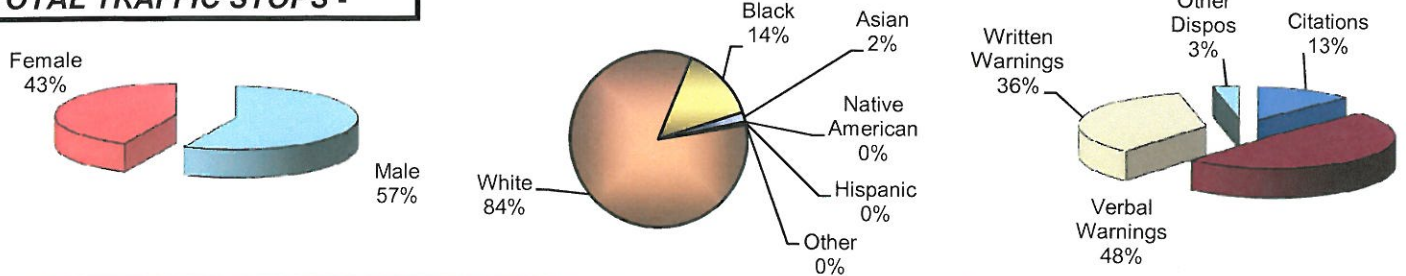

**City of Vandalia
DIVISION OF POLICE
TRAFFIC STOP
DIVERSITY DATA
First Half 2011**

Type of Disposition	Total	Male	Female	White	Black	Asian	Native American	Hispanic	Other	Moving	Equipment	Suspicious
Citations	407	242	165	321	72	9	0	3	2	337	69	1
Verbal Warnings	1555	917	638	1307	206	32	0	6	4	910	611	34
Written Warnings	1157	607	550	992	145	17	0	2	1	905	251	1
Other Dispositions	109	74	35	86	22	1	0	0	0	64	32	13
TOTALS	3228	1840	1388	2706	445	59	0	11	7	2216	963	49

TOTAL TRAFFIC STOPS -