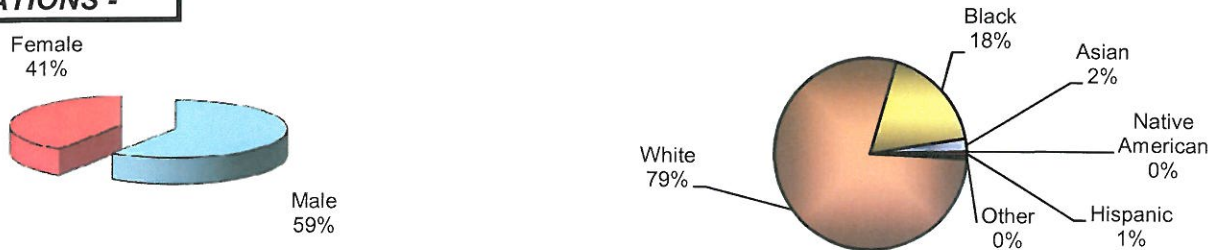

CITATIONS -